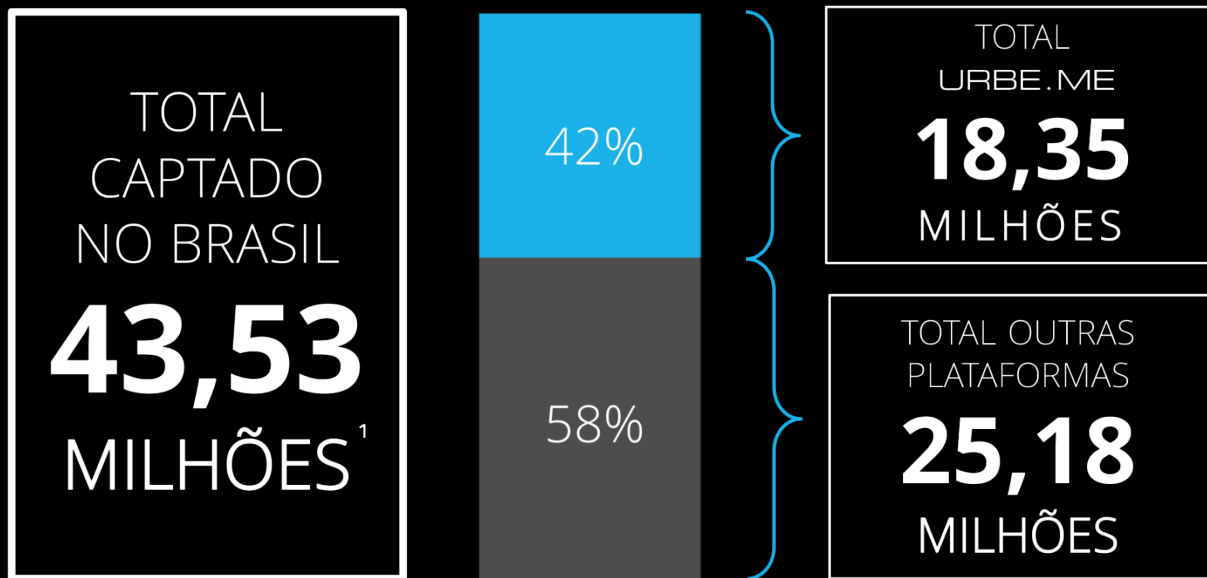

2,4 MI CAPTADOS

22.000

USUÁRIOS

A man in profile, looking surprised or excited, with his mouth open and eyes wide. He is wearing a dark shirt and has a small earring. The background is dark and out of focus.

3.000

INVESTIDORES ATIVOS

CROWDFUNDING DE INVESTIMENTOS EM NÚMEROS

¹ Levantamento feito pela Gazeta do Povo (Maio/18)